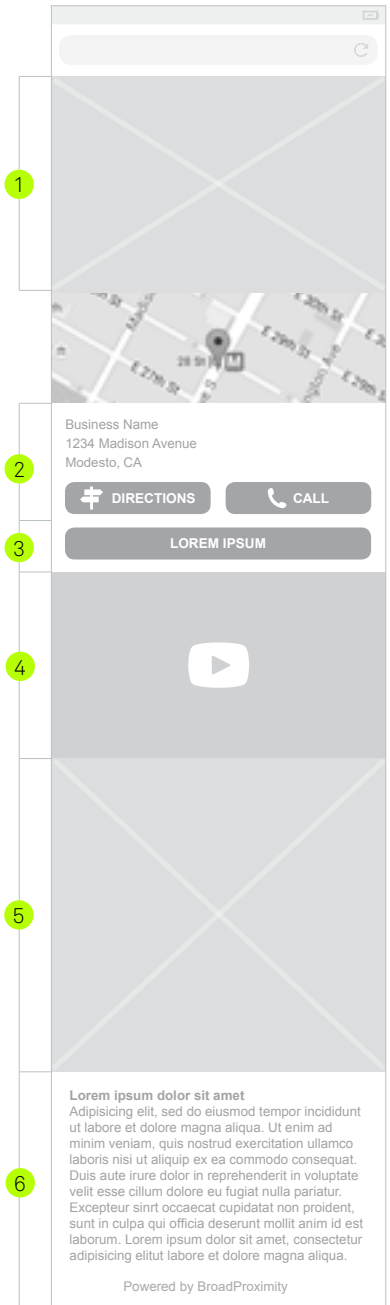

Landing Page | Super

Required Assets

1 BRANDING / HEADER (Image must be static)

	Retina	Standard
Dimension	750x468	375x234
File size	100KB max	50KB max

- URL to 3rd party website
  (Image may have 1 CTA)

2 DIRECTIONS & CALL

- Contact list: XLS / CSV
  (See page 3 for details)

3 ADDITIONAL CTA

- Hex color code for buttons
- CTA text and URL to 3rd party website

NOTE: Buttons text is available in white only

4 VIDEO*

- URL to YouTube video

5 PROMO*

	Retina	Standard
Dimension	750x704	375x352
File size	140KB max	80KB max

- URL to 3rd party website
  (Image may have 1 CTA)

6 TEXT

- Final copy: DOC
  (There is no character count)

NOTE: Available in black text, white background and in Arial

See more examples on next page

* (5) Video and (6) promo ordering can be swapped